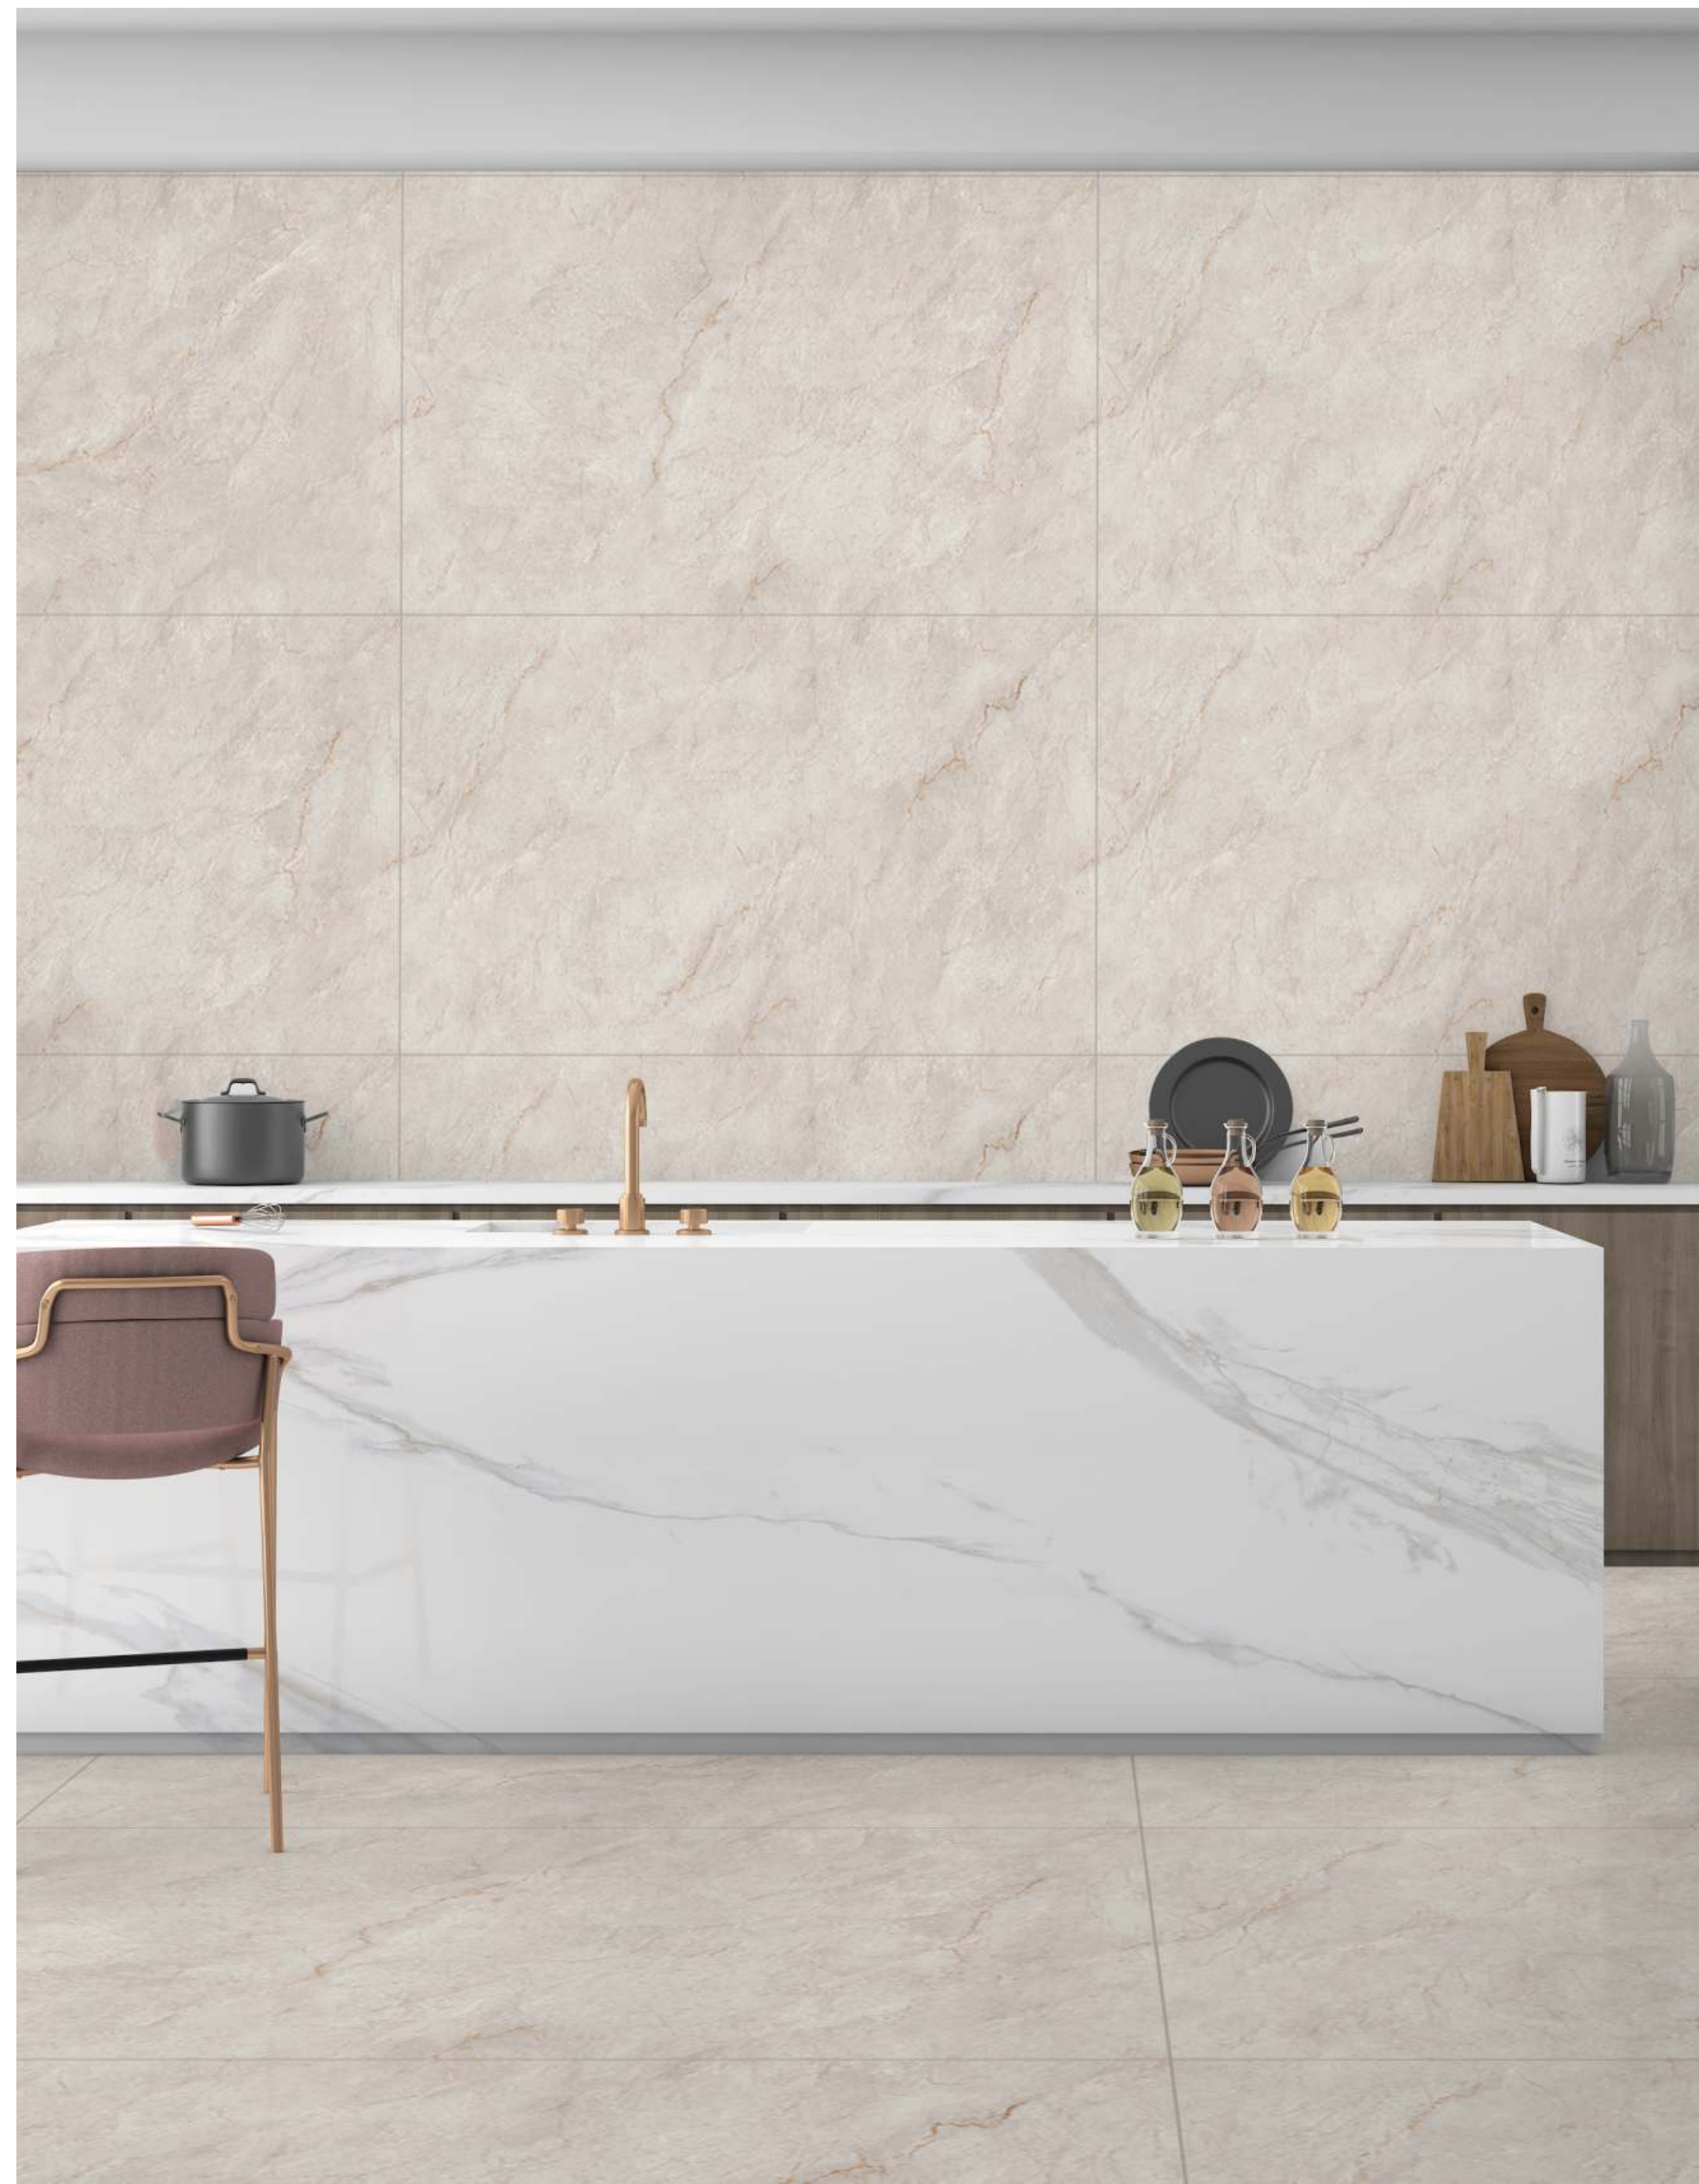

JADE HIBISCUS GREY ENDLESS

600x1200mm

Glossy / Carving

JADE HIBISCUS NATURAL ENDLESS

R-4

600x1200mm

Glossy / Carving

JADE HIBISCUS NATURAL ENDLESS

600x1200mm

Glossy / Carving

R-4

LIBON HERON ENDLESS

600x1200mm

Glossy / Carving

MONTILLA®
CERAMIC

LIBON HERON ENDLESS