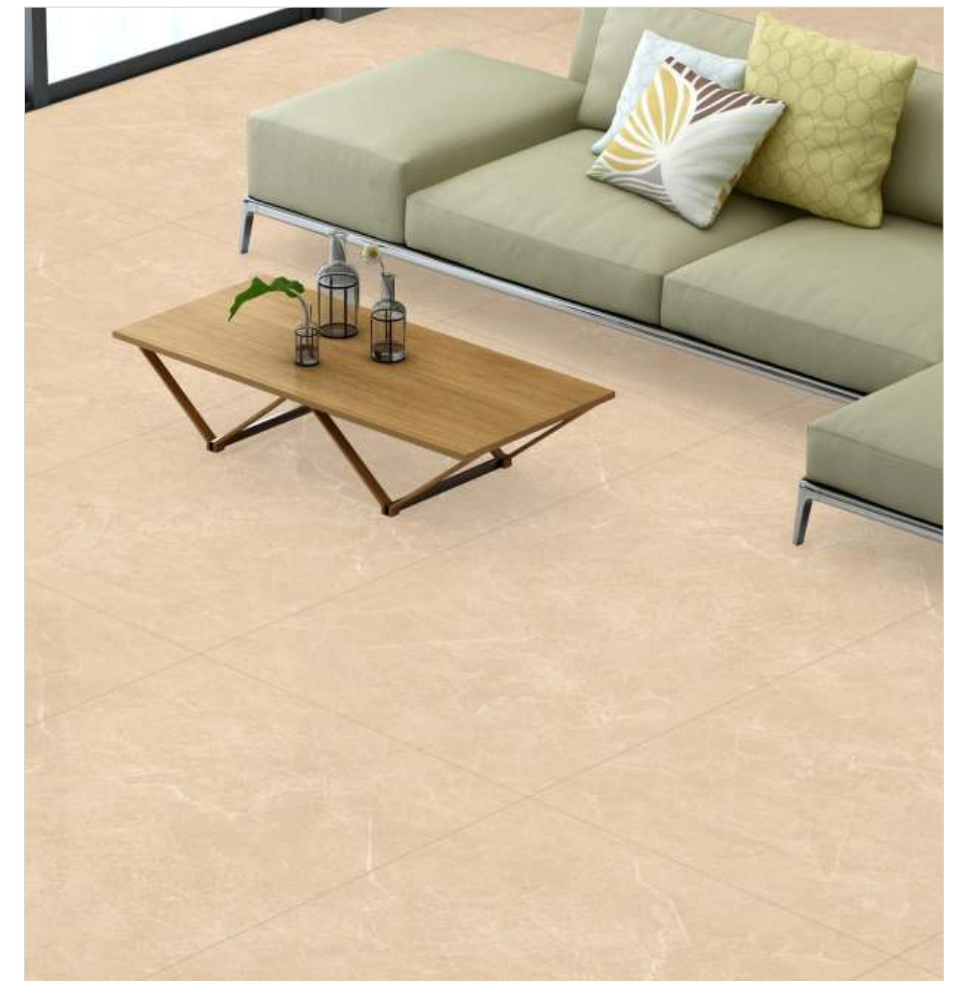

600x1200mm

Glossy / Carving

R-4

EKON CREMA ENDLESS

600x1200mm

Glossy / Carving

MONTILLA[®]
CERAMIC

EKON CREMA ENDLESS