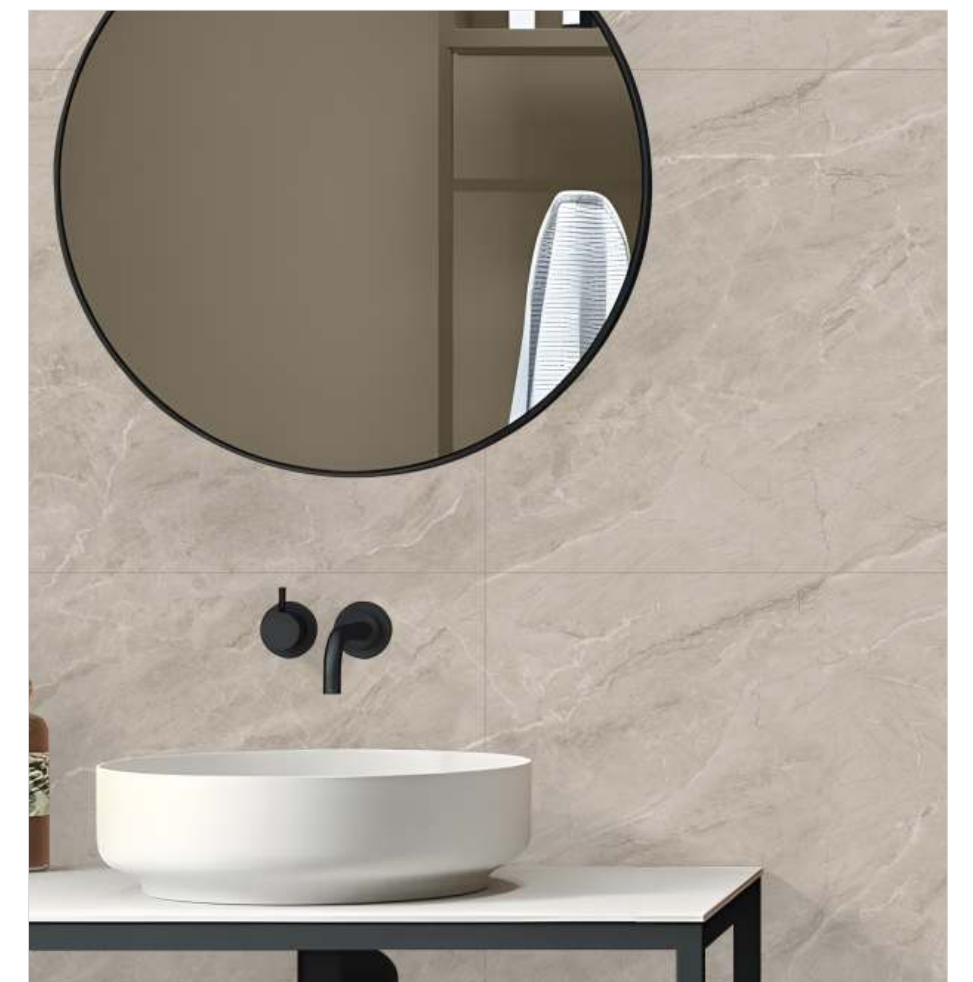

MONTILLA®
CERAMIC