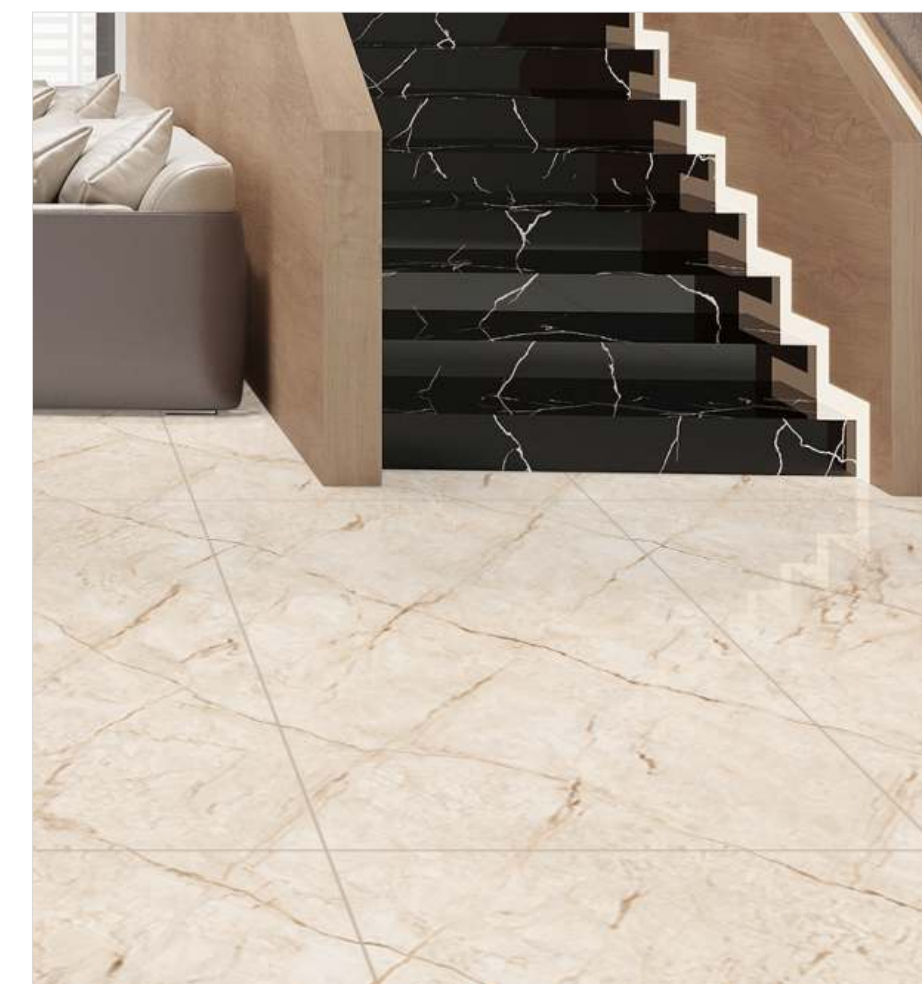

CEROX BEIGE ENDLESS

600x1200mm

Glossy / Carving

CEROX NATURAL ENDLESS

R-4

600x1200mm

Glossy / Carving

CEROX NATURAL ENDLESS