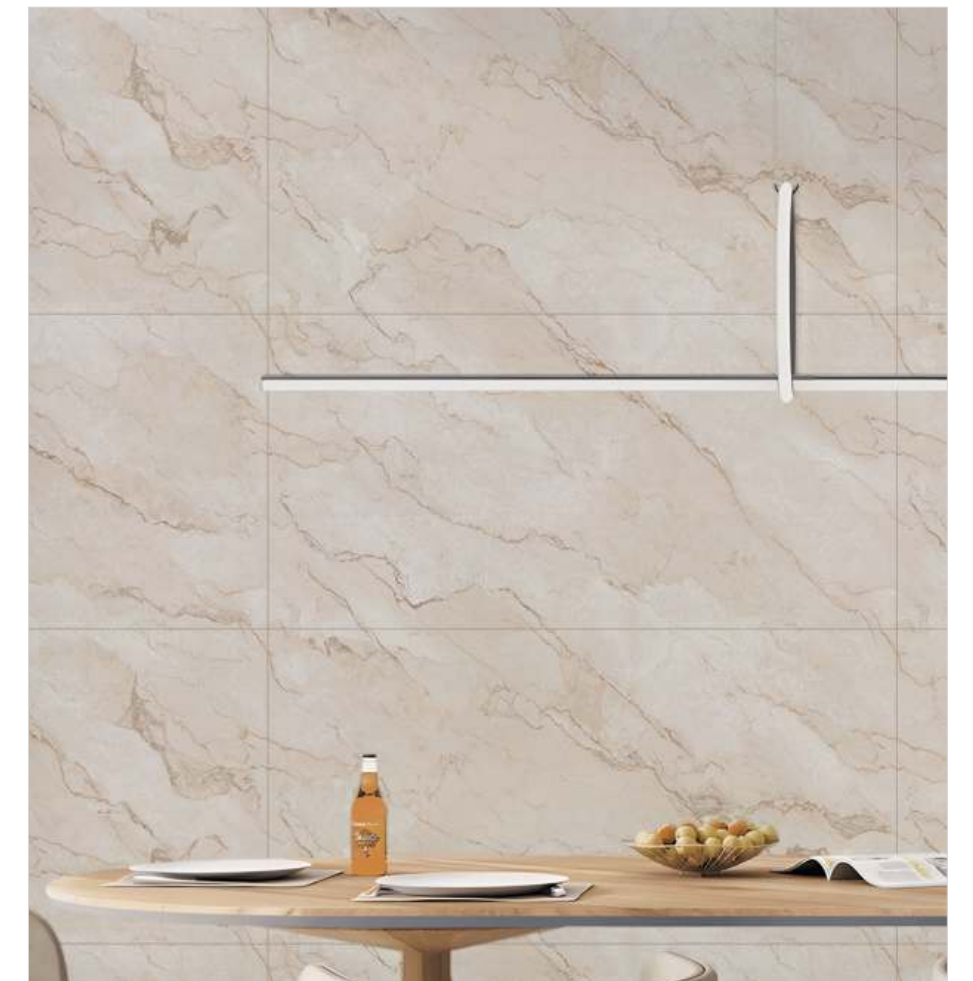

ORINO STELLAR ENDLESS

600x1200mm

Glossy / Carving

MONTILLA[®]
CERAMIC

ORINO STELLAR ENDLESS

600x1200mm

Glossy / Carving

MONTILLA[®]
CERAMIC

VELAR GRIGO ENDLESS

R-4

600x1200mm

Glossy / Carving

VELAR GRIGO ENDLESS

600x1200mm

Glossy / Carving

R-4

VELAR LATTE ENDLESS

600x1200mm

Glossy / Carving

MONTILLA[®]
CERAMIC

VELAR LATTE ENDLESS

600x1200mm

Glossy / Carving

ZURICH BEIGE ENDLESS