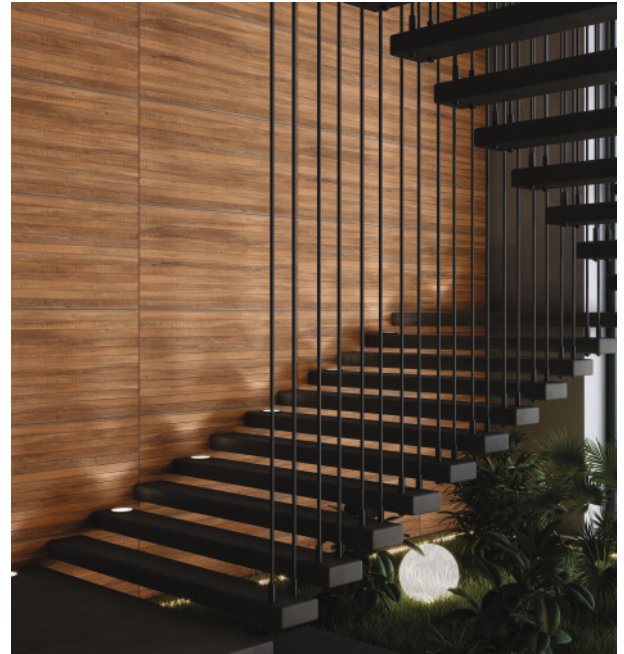

LOGGER SILVER

04
Color

ABRICOT

BRONZE

BROWN

Louvers
collection

Experience the laid-back charm
of your **Restaurant**.

Loğğer Abricot