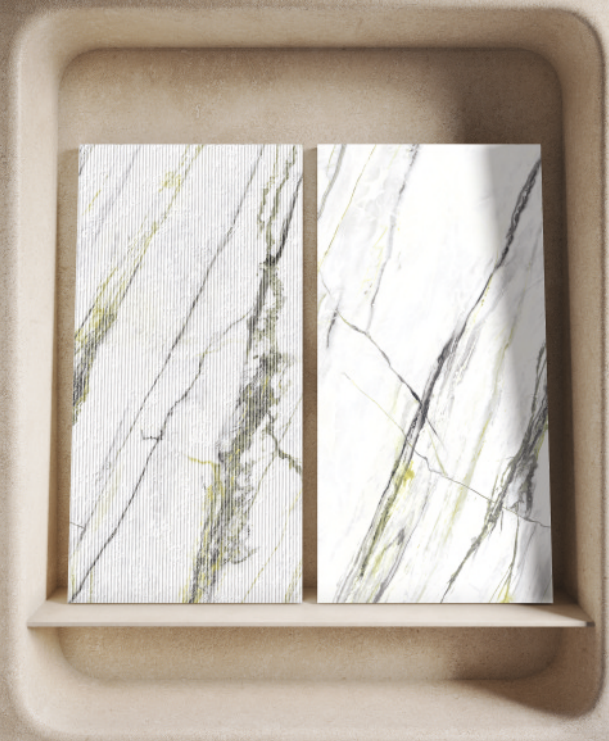

**Punch
Effect**

**9mm
Thickness**

An ethereal ambience is created by installing tiles with charming and magnetic design.

MONTILLA®
CERAMIC

Rome
collection

A touch of
classic
sophistication
with
Rome

The Rome series brings a contemporary edge to your space with its distinctive, geometric patterns that offer a modern aesthetic. This series is perfect for creating a statement with clean lines and bold design, making it ideal for both residential and commercial settings.