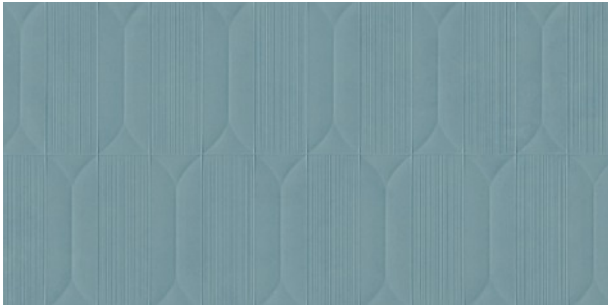

600x1200mm

Punch Effect

9mm Thickness

Unique patterning and detail those are specific to each colour.

Chromatic Berry

■■■R 03

Available in **Matt** surface

Chromatic Seafoam