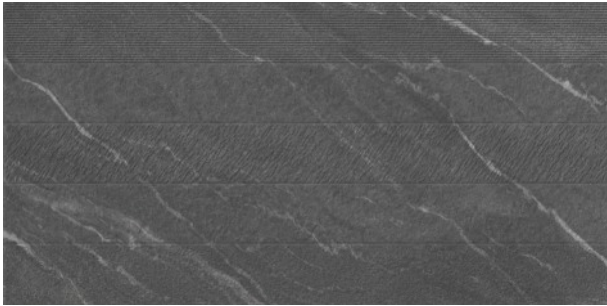

□□□R 04

Available in **Matt** surface