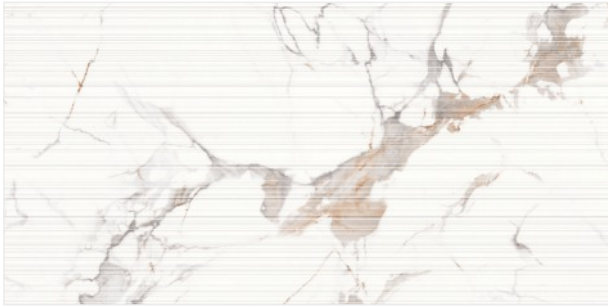

■■■R 04

Available in **Matt** surface

■■■R 04

Available in **Matt** surface

Chisel Collection

600x1200mm

Punch Effect

9mm Thickness

Incorporate geometric patterns to give a dynamic flair to your interiors.