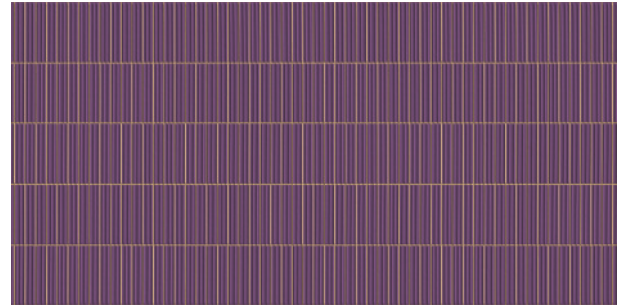

Kitkat Red

Kitkat Purple

Kitkat Yellow

Available in **Glossy** surface

Kitkat Sky

Available in **Glossy** surface

Kitkat Collection

600x1200mm