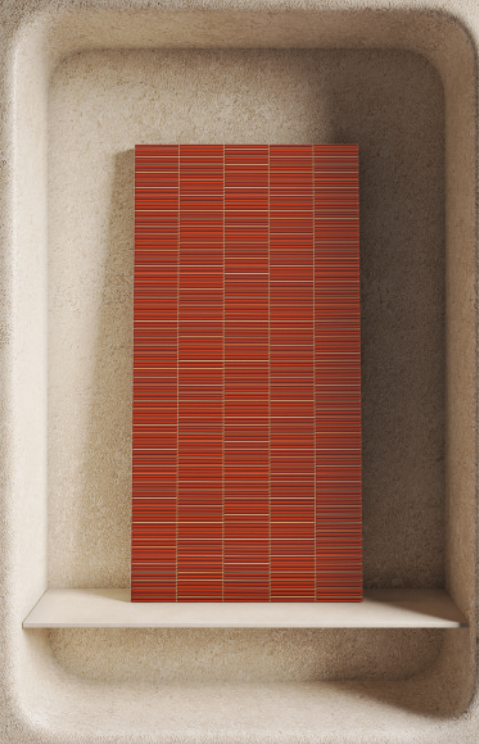

MONTILLA®
CERAMIC

Kitkat
collection