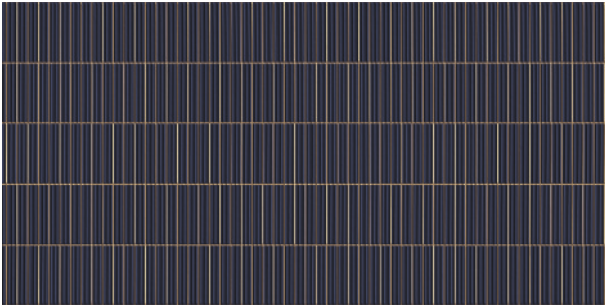

Kitkat Cobalt Blue