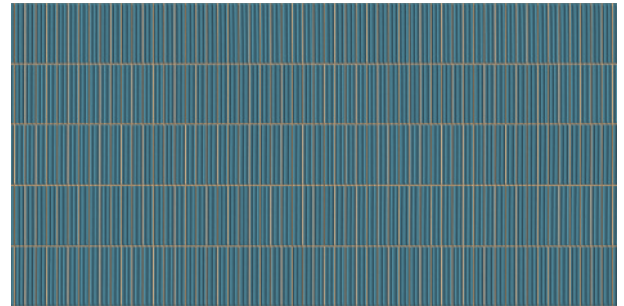

Kitkat Red

Kitkat Purple

Kitkat Yellow

Available in **Glossy** surface

Kitkat Sky

Available in **Glossy** surface

Kitkat Collection

600x1200mm