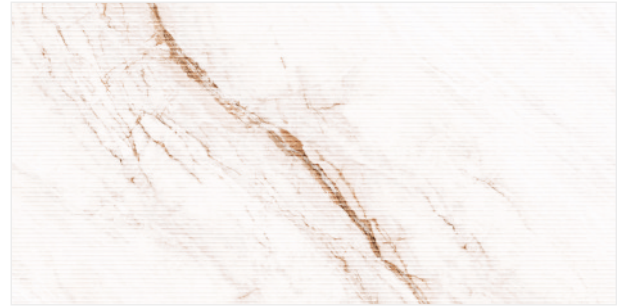

Michael Angelo

□□□R 04

Available in 2 surface **Velvet & Matt**

Rome Collection

600x1200mm

Punch Effect

9mm Thickness

Achieving a modern and organic aesthetic is simple.