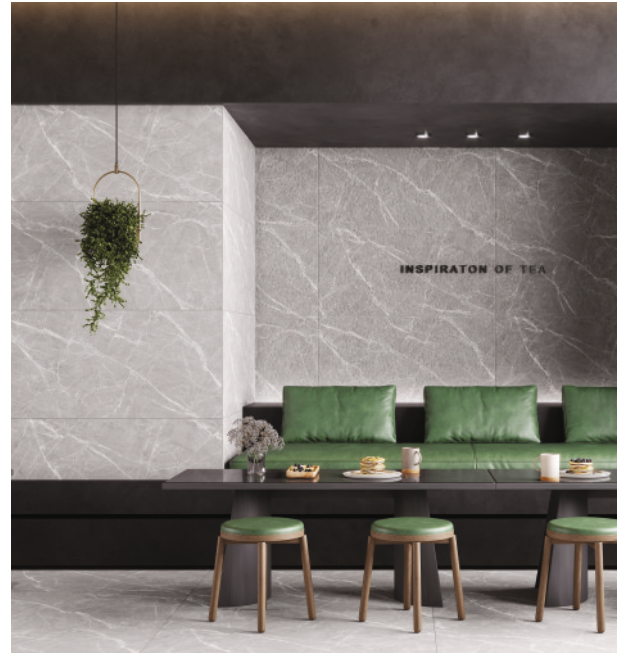

Refined design for a sophisticated
Bathroom.

Eliza Mud

Eliza Grigio

Your **Restaurant** where good times and
great flavors meet.