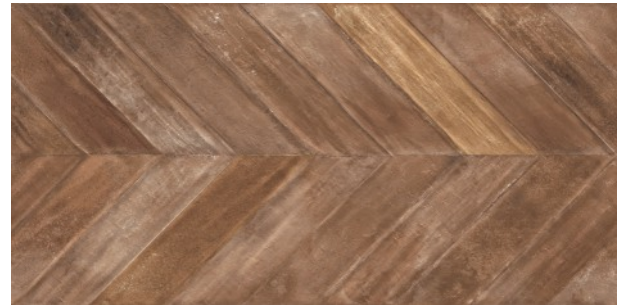

Chevron Tobacco

Available in **Matt** surface

Chevron Collection

600x1200mm

**Punch
Effect**

**9mm
Thickness**

*Give every space a contemporary
and elegant look!*