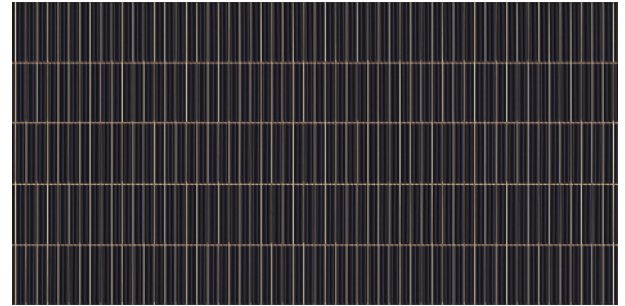

**Punch
Effect**

**9mm
Thickness**

Give your space a charming interior with
a simple and attractive shade of tiles.

Kitkat Cobalt Blue

Kitkat Black

Kitkat Green

Available in **Glossy** surface

Kitkat White