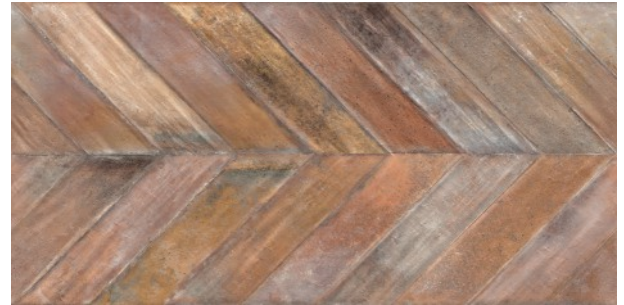

Chevron Cotto