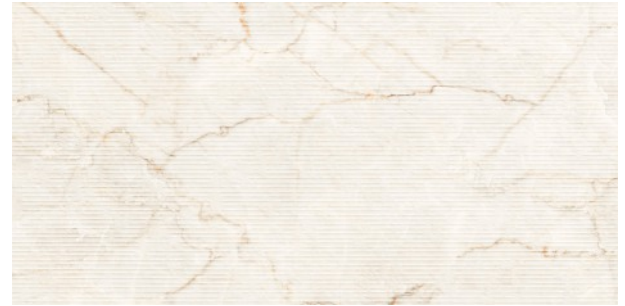

600x1200mm

Punch Effect

9mm Thickness

Give every space a contemporary and elegant look!

Onyx Crystal

□□□R 04

Available in 2 surface **Velvet & Matt**

Rome Collection