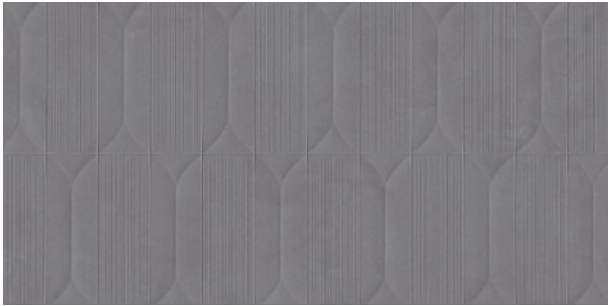

Chromatic Beige

■■■R 03

Available in **Matt** surface

Pastelli Collection

600x1200mm

**Punch
Effect**

**9mm
Thickness**

Give your space a lavish touch of rustic tiles that gives it an awe-inspiring look!