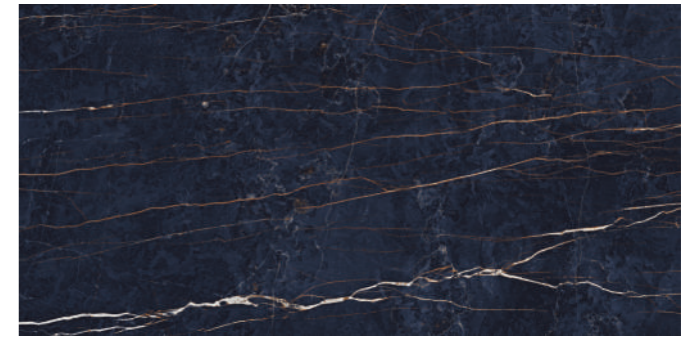

**Jarco Blue**

A fresh, modern look for your **Bathroom**.

Jarco Blue

Glory Blue

**Carbon** Collection

600x1200mm

**High  
Gloss**

**9mm  
Thickness**