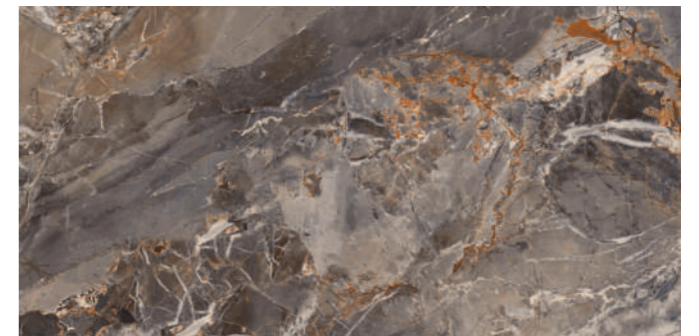

Imperial Noice
05

Prisma Collection

600x1200mm

High
Gloss

9mm
Thickness

MONTILLA®
CERAMIC