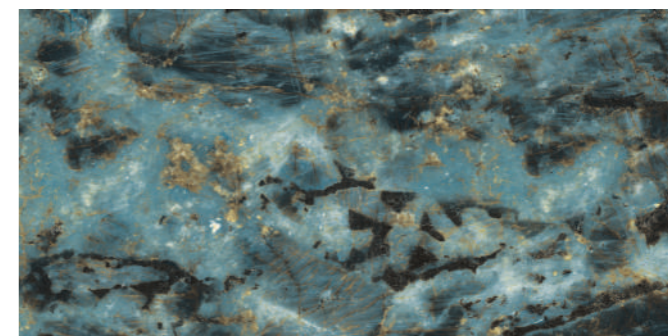

Amazon Night Aqua

◀ R ▶ 04

Prisma Collection

600x1200mm

High  
Gloss

9mm  
Thickness

Amazon Night Aqua

Savor the atmosphere of comfort in your **Restaurant**.