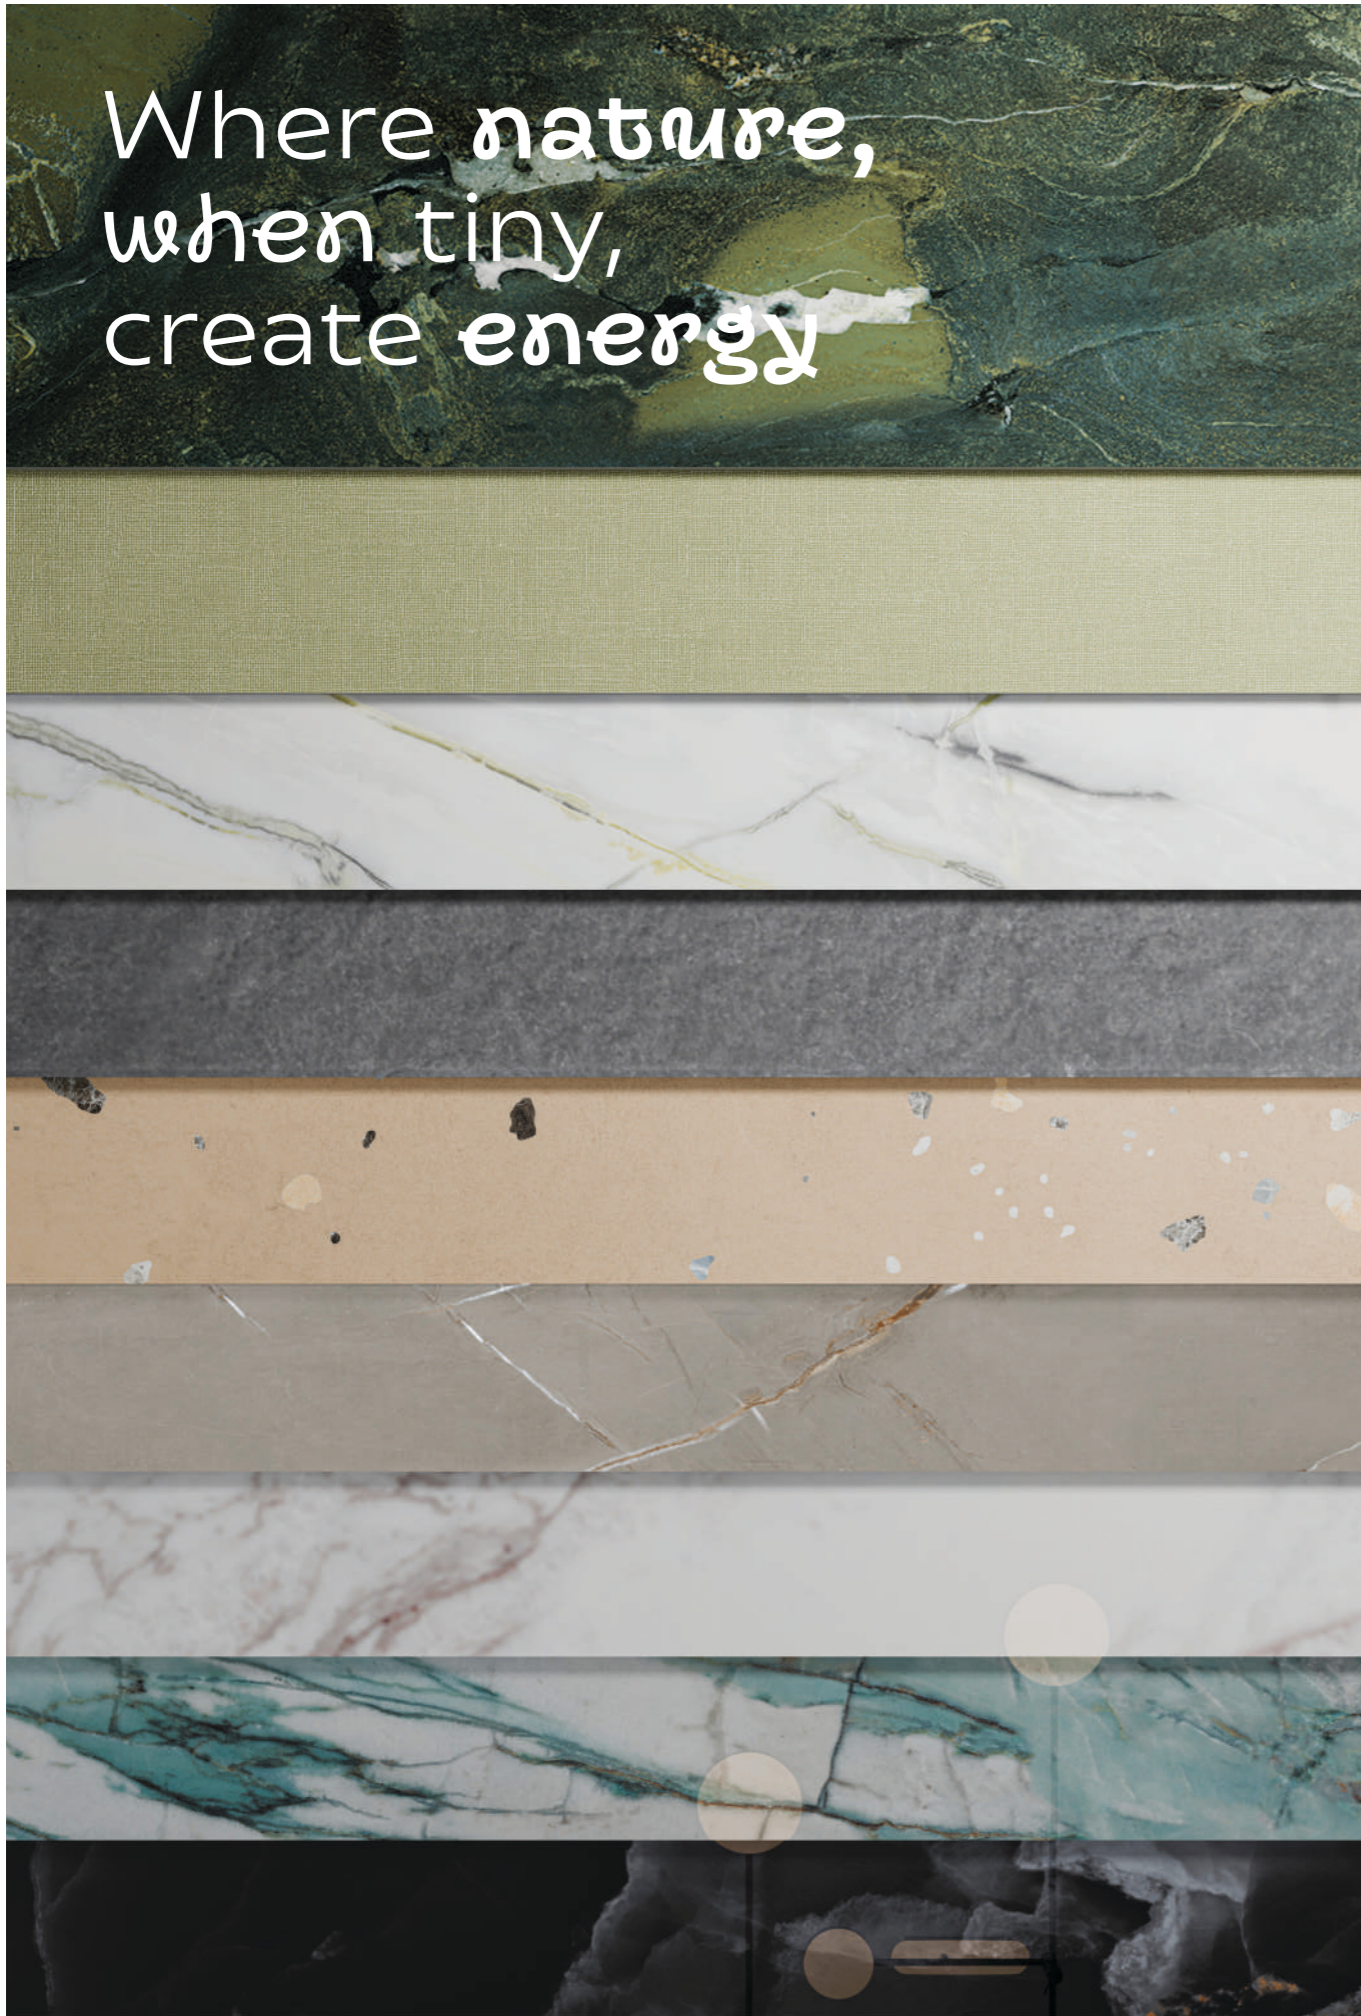

Where nature,
when tiny,
create energy

MATT

A matt look finish that creates a timeless and balanced atmosphere

CARVING

Adds depth and detail with intricate, textured patterns that elevates any space.

PUNCH

A bold, textured surface that brings dimension and style to interiors.

VELVET

Smooth and refined, offering a luxurious feel that's both subtle and elegant.

R11

Slip-resistant, ideal for high-traffic areas where safety meets style.

LAPATO

A unique blend of gloss and matte, giving a polished yet subdued look.

SUGAR

A gently sparkling surface that adds a soft, tactile texture to the design.

GLOSSY

Highly reflective, adding brightness and a touch of elegance to any room.

HIGH GLOSS

Mirror-like finish with intense shine for a vibrant, polished look.

GHR / GLR

Engineered for maximum strength and durability in demanding environments.