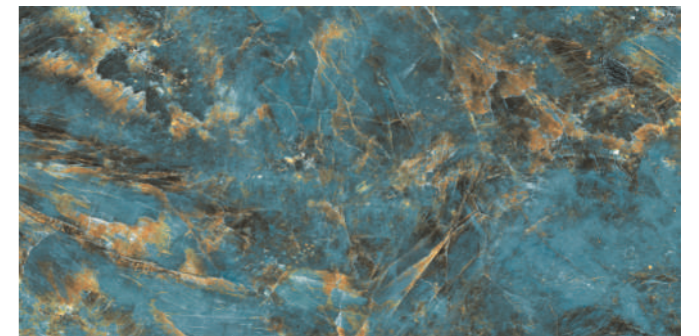

Lanster Prato

◀▶ R 06

Prisma Collection

600x1200mm

**High
Gloss**

**9mm
Thickness**